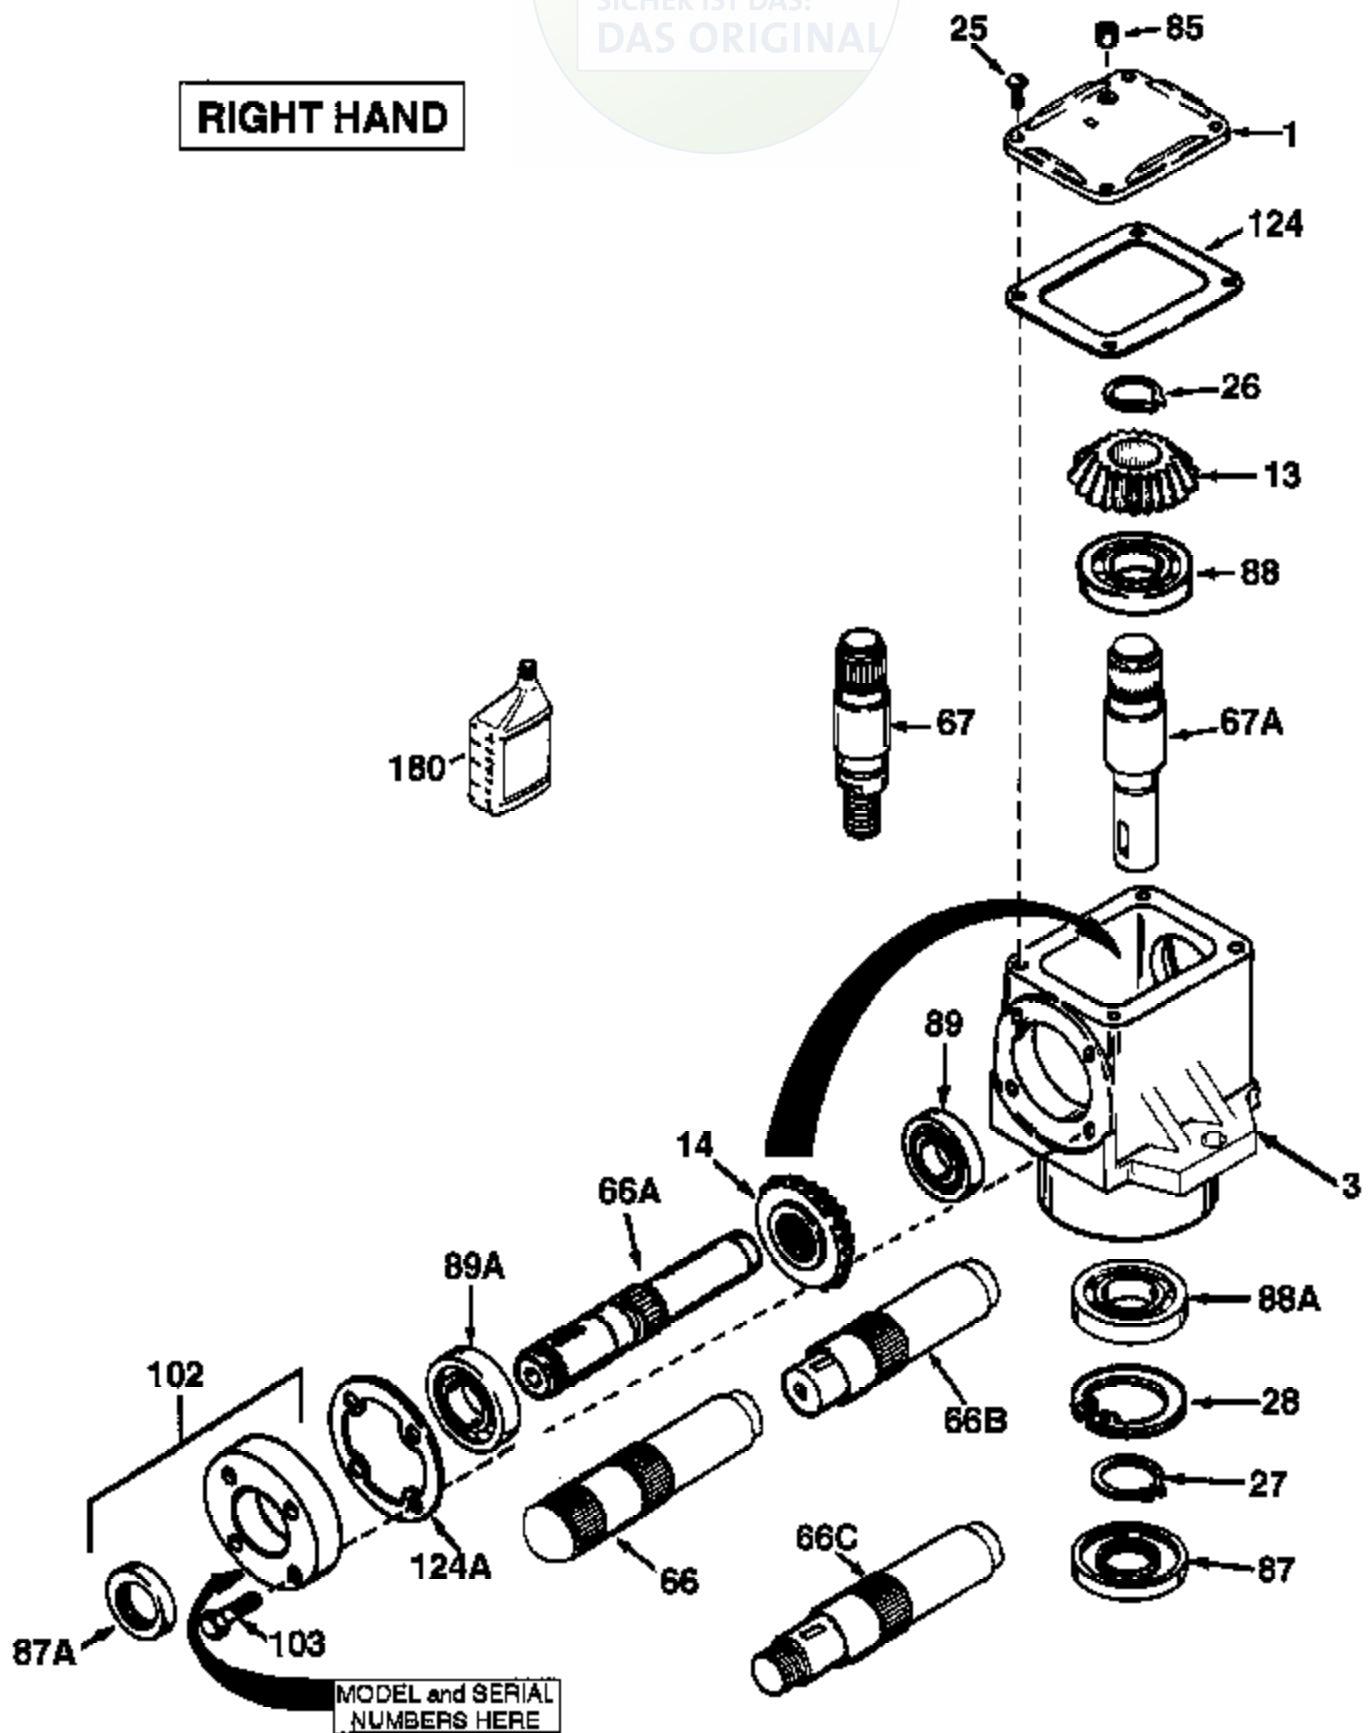

JOIST

SICHER IST DAS:
DAS ORIGINAL

RIGHT HAND

Ref #	Part Number	Qty	Description
1	772067	1	Cover
3	770104	1	Right Angle Drive Housing
13	778101A	1	Miter Gear (17 teeth) (7/8" ID)
14	778210A	1	Miter Gear (17 teeth) (1" ID)
25	792025	4	Screw, 10-24 x 1/2"
26	788018	1	Retainer Ring
27	788019	1	Retainer Ring
66A	000000	1	Input Shaft (Not Serviced)
67A	000000	1	Output Shaft (Not Serviced)
85	792039	1	Pipe Plug, 1/8-27 (countersunk headle ss)
87A	788031	1	Oil Seal
87	788029	1	Oil Seal
88A	780034	2	Ball Bearing
88	780034	2	Ball Bearing
89	780024	1	Ball Bearing
102	786029	1	Retainer Cap & Seal (Incl. 87A & 103)
103	792026	4	Screw, 1/4-20 x 7/8"
124A	788030B	1	Cap Gasket
124	788028	1	Cover Gasket
180	730229A		Gear Oil 80W90

1000-EP10998 Page 2 of 2
Peerless